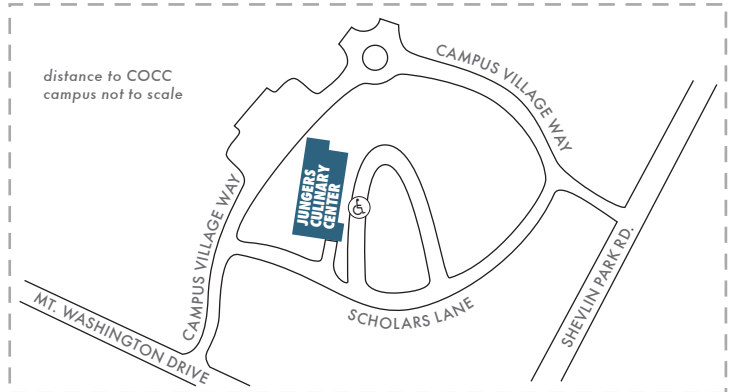

# Central Oregon Community College

2600 NW College Way

Bend, Oregon 97701

cocc.edu

541.383.7700

distance to COCC campus not to scale

distance to COCC campus not to scale

- N
- BUILDINGS
- SIDEWALKS
- STUDENT/COLLEGE PARKING
- FACULTY/STAFF PARKING
- ROADS
- ADA WALKWAYS
- DISABLED PARKING (state permit required)
- VISITOR PARKING
- MOTORCYCLE PARKING
- JUNIPER RESIDENT PARKING
- RESTRICTED AREAS