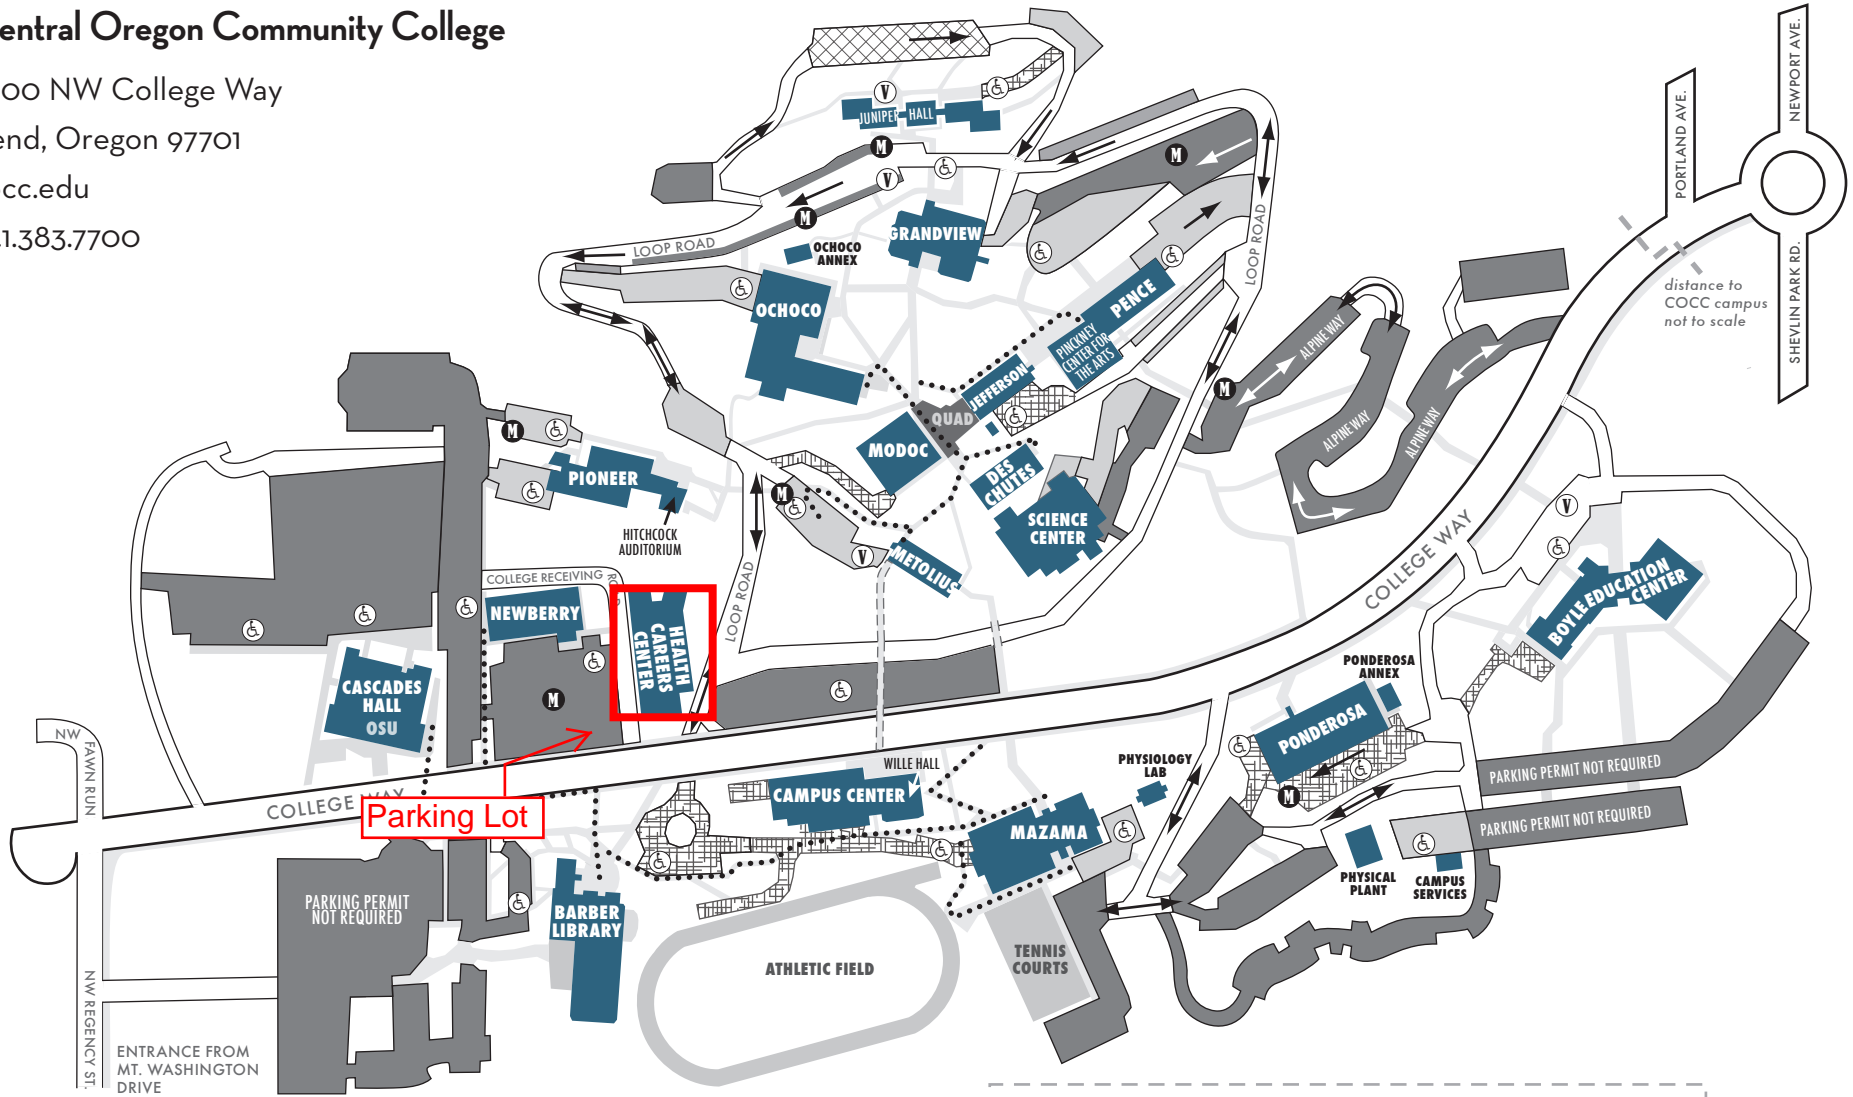

# Central Oregon Community College

2600 NW College Way

Bend, Oregon 97701

cocc.edu

541.383.7700

distance to COCC campus not to scale

distance to COCC campus not to scale

- N
- BUILDINGS
- SIDEWALKS
- STUDENT/COLLEGE PARKING
- FACULTY/STAFF PARKING
- ROADS
- ADA WALKWAYS
- DISABLED PARKING (state permit required)
- VISITOR PARKING
- MOTORCYCLE PARKING
- JUNIPER RESIDENT PARKING
- RESTRICTED AREAS